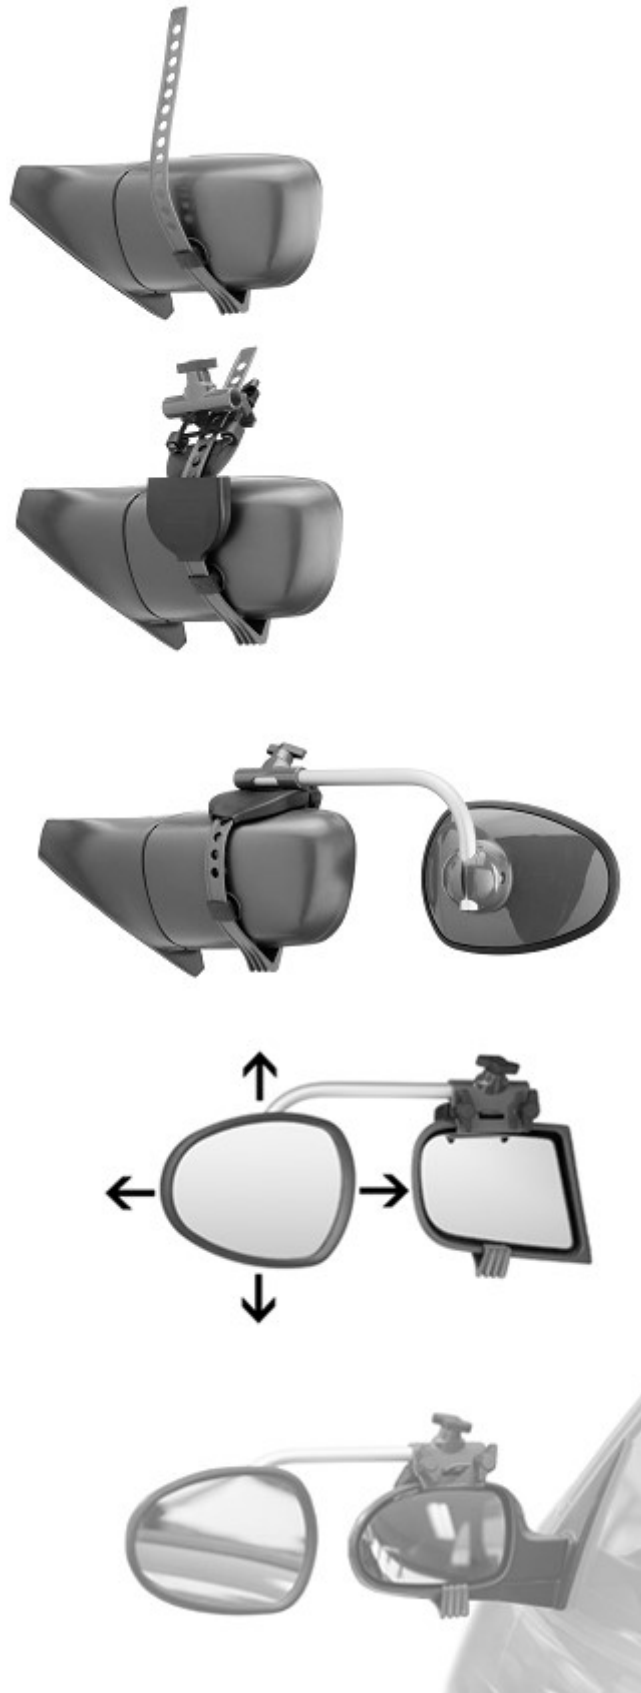

VEHICLE FIT LIST ALUFOR / LUXMAX 2024

REPUSEL towing mirrors ALUFOR (art. 3000 - 3003) and LUXMAX (art. 3004 - 3007)

**Can't find your vehicle in the list? Get in touch with us for advise.
Send us your vehicle model, build and a picture of the wing mirror.**