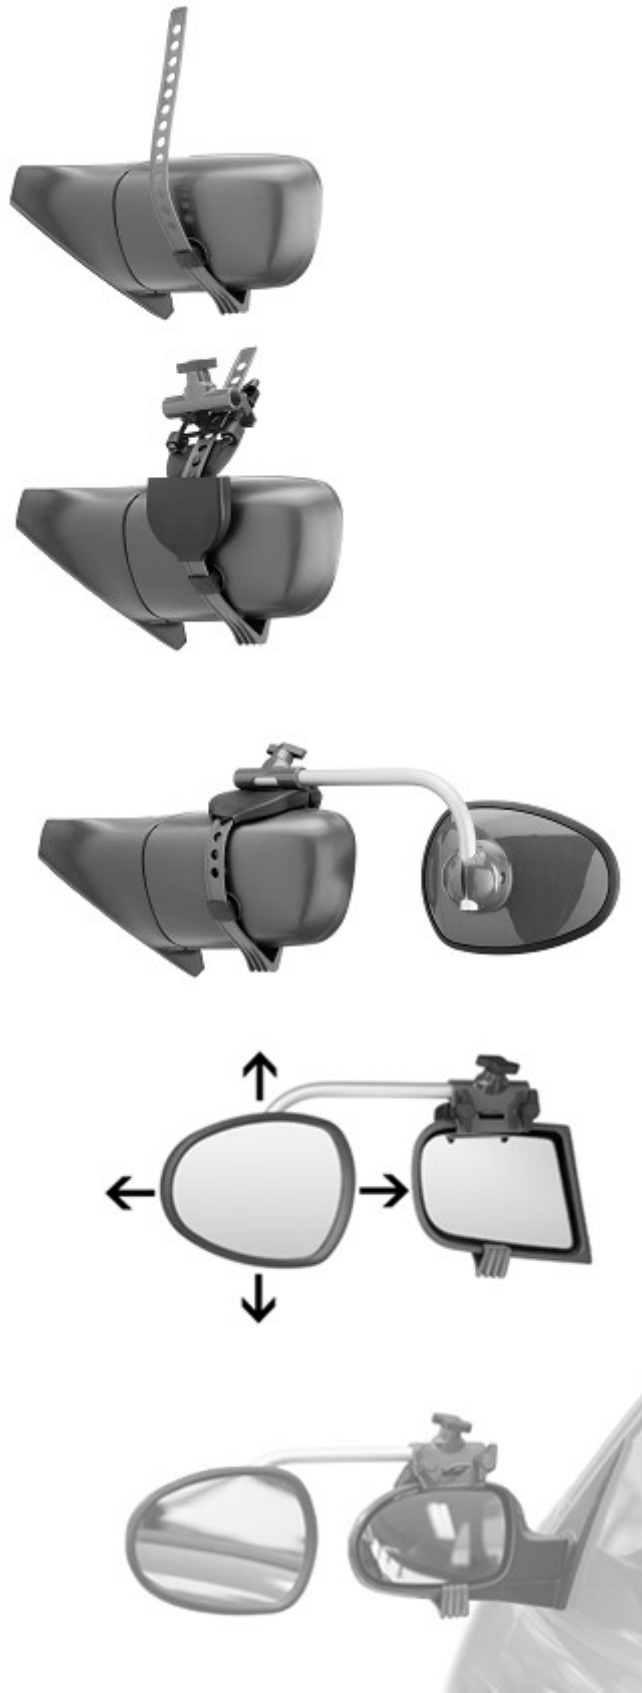

Seat vehicle fit list 2023

SEAT	Build	Compatibility	Remarks / fit notes
Seat Arona	2017 >	<input checked="" type="checkbox"/>	
Seat Ateca	2016 >	<input checked="" type="checkbox"/>	
Seat Ibiza	1991 >	<input checked="" type="checkbox"/>	
Seat Leon	1999 >	<input checked="" type="checkbox"/>	
Seat Leon Sportstourer	1999 >	<input checked="" type="checkbox"/>	
Seat Tarraco	2018 >	<input checked="" type="checkbox"/>	

Can't find your vehicle in the list? Get in touch with us for advise.
Send us your vehicle model, build and a picture of the wing mirror.

Gallery

Seat Ibiza

Seat Altea

Can't find your vehicle in the list? Get in touch with us for advise.

Send us your vehicle model, build and a picture of the wing mirror.

Gallery

Seat León

Can't find your vehicle in the list? Get in touch with us for advise.

Send us your vehicle model, build and a picture of the wing mirror.

REPUSEL towing mirrors ALUFOR (art. 3000 - 3003) and LUXMAX (art. 3004 - 3007)

**Can't find your vehicle in the list? Get in touch with us for advise.
Send us your vehicle model, build and a picture of the wing mirror.**