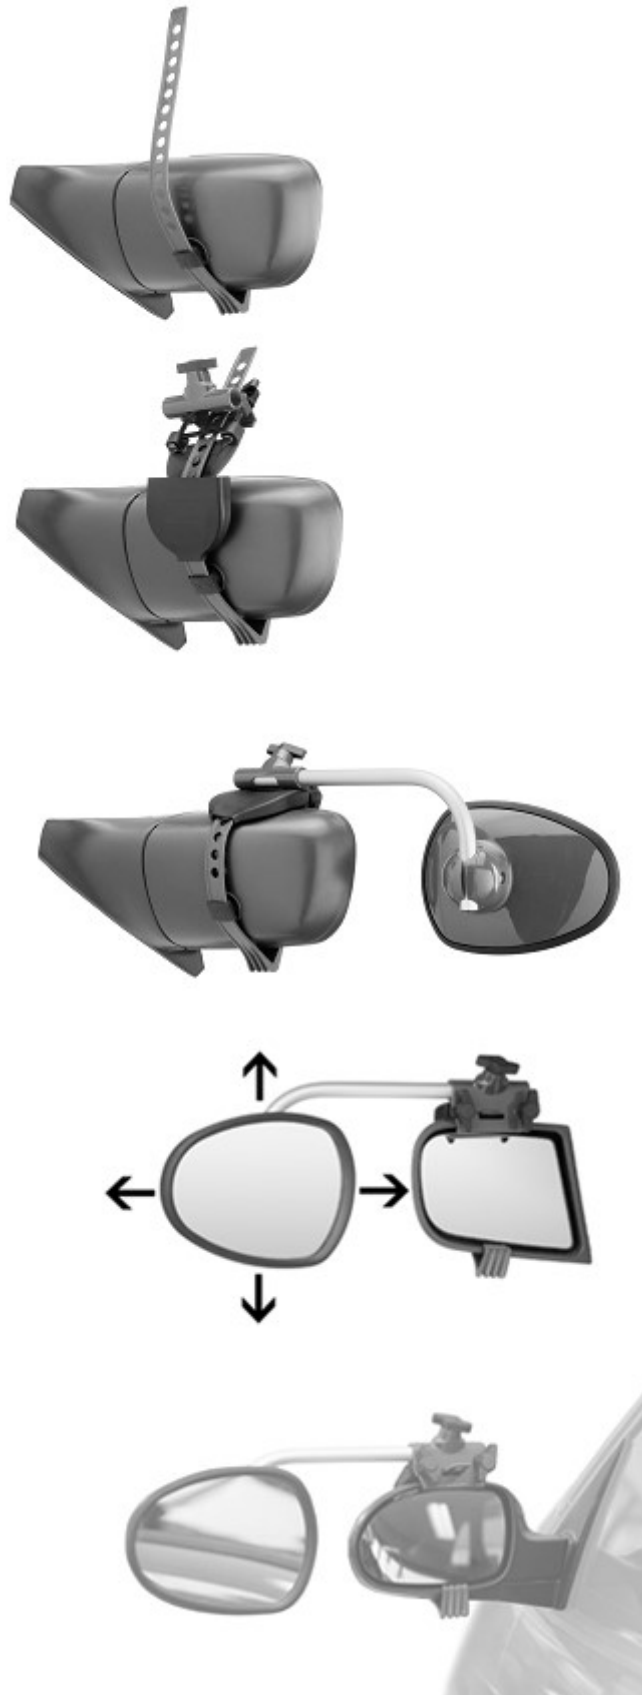

Renault vehicle fit list 2023

RENAULT	Build	Compatibility	Remarks / fit notes
Renault Arkana	2019 >	<input checked="" type="checkbox"/>	
Renault Austral	2022 >	<input checked="" type="checkbox"/>	
Renault Captur	2013 >	<input checked="" type="checkbox"/>	
Renault Clio	1991 >	<input checked="" type="checkbox"/>	
Renault Express	2021 >	<input checked="" type="checkbox"/>	
Renault Grand Scenic	1996 >	<input checked="" type="checkbox"/>	
Renault Kangoo	1998 >	<input checked="" type="checkbox"/>	
Renault Master	1998 >	<input checked="" type="checkbox"/>	Large mirrors: Extension straps required (art. 3042)
Renault Mégane	1995 >	<input checked="" type="checkbox"/>	
Renault Trafic	1981 >	<input checked="" type="checkbox"/>	
Renault Twingo	2003 >	<input checked="" type="checkbox"/>	
Renault Zoe	2012 >	<input checked="" type="checkbox"/>	

Can't find your vehicle in the list? Get in touch with us for advise.

Send us your vehicle model, build and a picture of the wing mirror.

Gallery

Renault Kangoo

Toyota Megane

Renault Scenic

Can't find your vehicle in the list? Get in touch with us for advise.

Send us your vehicle model, build and a picture of the wing mirror.

Gallery

Renault Kadjar

Can't find your vehicle in the list? Get in touch with us for advise.

Send us your vehicle model, build and a picture of the wing mirror.

Gallery

Renault Trafic

Renault Espace

REPUSEL towing mirrors ALUFOR (art. 3000 - 3003) and LUXMAX (art. 3004 - 3007)

**Can't find your vehicle in the list? Get in touch with us for advise.
Send us your vehicle model, build and a picture of the wing mirror.**