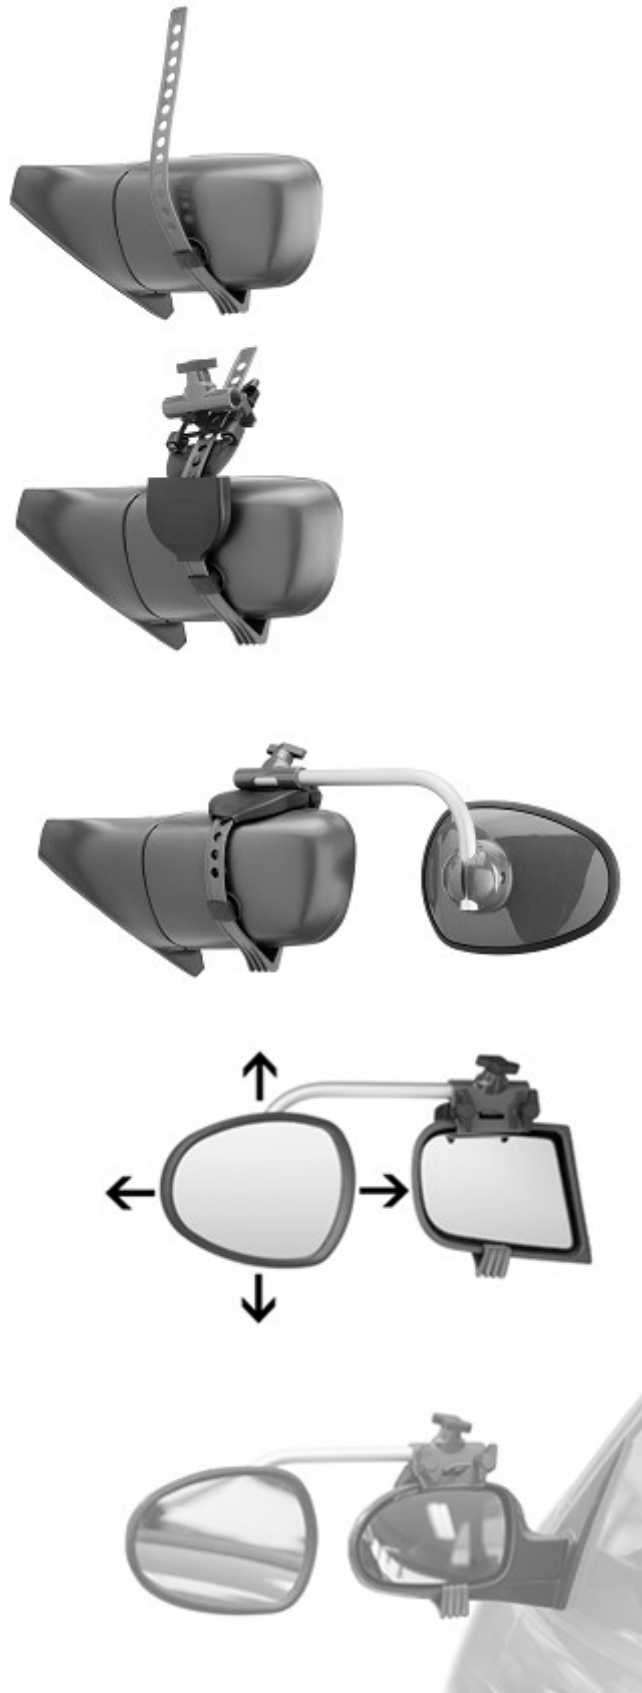

Send us your vehicle model, build and a picture of the wing mirror.

Gallery

Peugeot 308

Can't find your vehicle in the list? Get in touch with us for advise.

Send us your vehicle model, build and a picture of the wing mirror.

Gallery

Peugeot Boxer

Peugeot Expert

REPUSEL towing mirrors ALUFOR (art. 3000 - 3003) and LUXMAX (art. 3004 - 3007)

**Can't find your vehicle in the list? Get in touch with us for advise.
Send us your vehicle model, build and a picture of the wing mirror.**