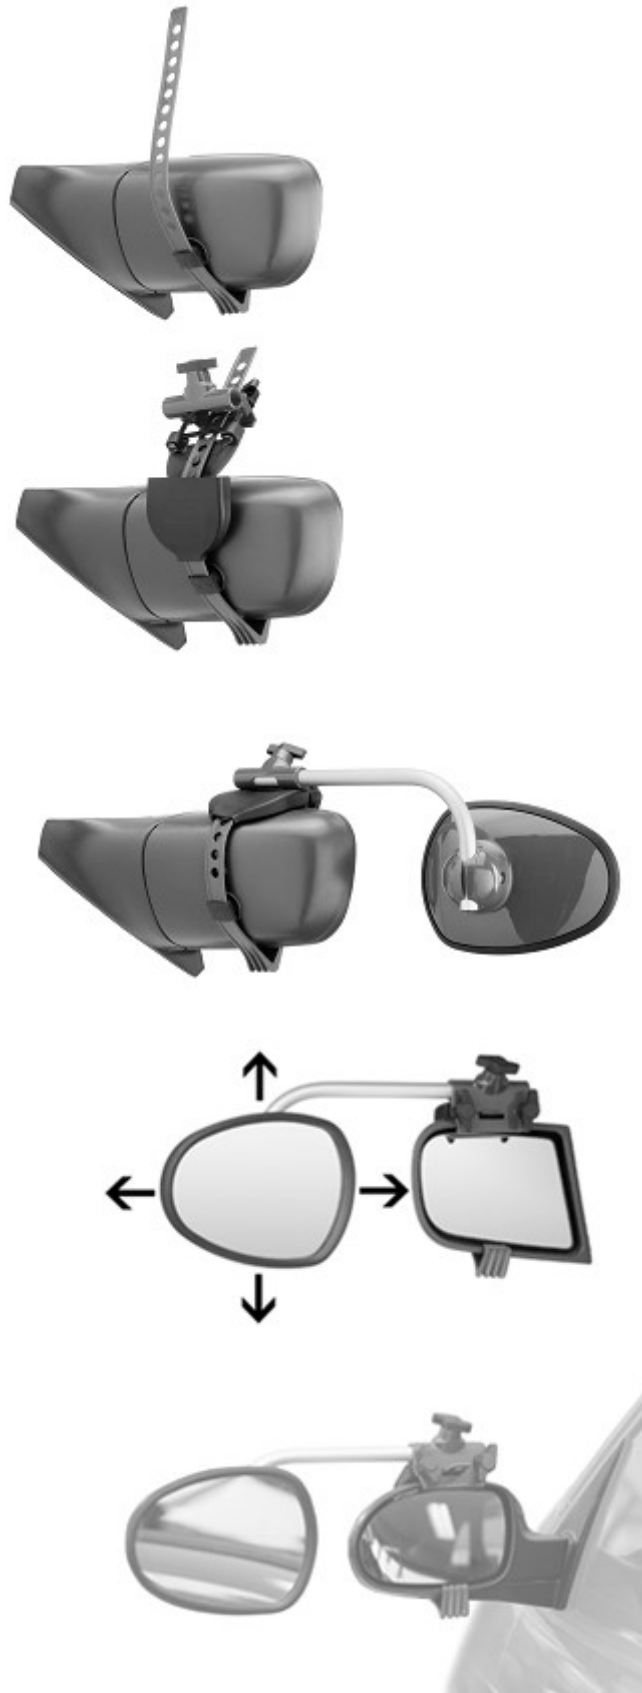

Gallery

Opel Vivaro

Can't find your vehicle in the list? Get in touch with us for advise.

Send us your vehicle model, build and a picture of the wing mirror.

REPUSEL towing mirrors ALUFOR (art. 3000 - 3003) and LUXMAX (art. 3004 - 3007)

**Can't find your vehicle in the list? Get in touch with us for advise.
Send us your vehicle model, build and a picture of the wing mirror.**