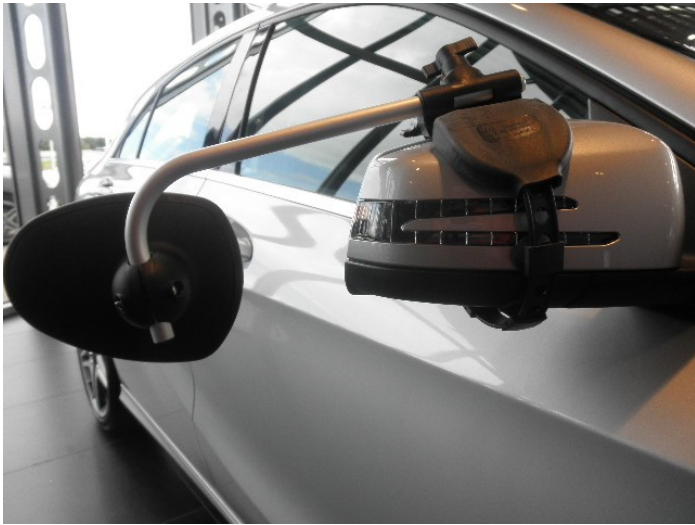

Gallery

Mercedes B-class