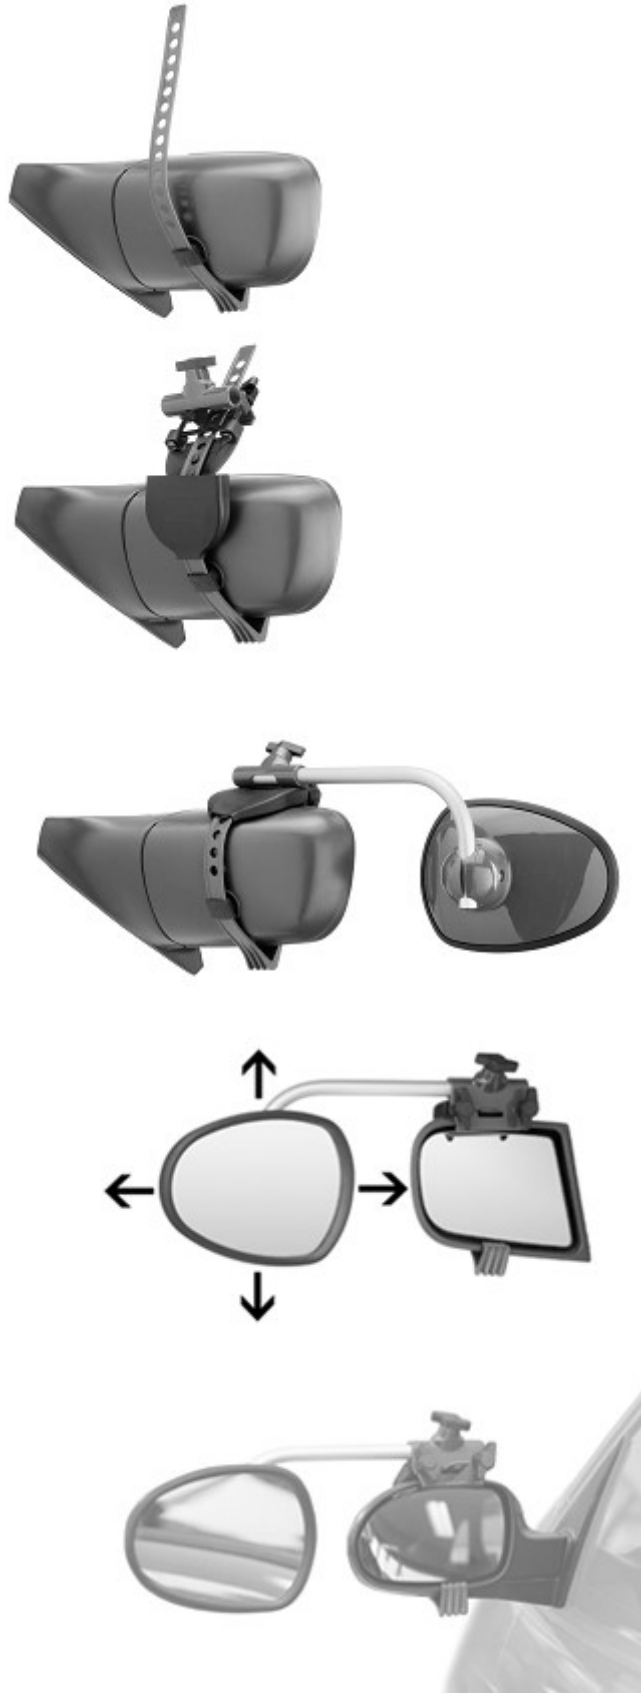

Vehicle fit list 2023

mitsubishi	Build	Compatibility	Remarks / fit notes
Mitsubishi ASX	2010>	<input checked="" type="checkbox"/>	
Mitsubishi Eclipse Cross	2018 >	<input checked="" type="checkbox"/>	
Mitsubishi Outlander	2003 >	<input checked="" type="checkbox"/>	
Mitsubishi Space Star	2012 >	<input checked="" type="checkbox"/>	

Can't find your vehicle in the list? Get in touch with us for advise.

Send us your vehicle model, build and/or a picture of the wing mirror.

Gallery

Mitsubishi ASX

Mitsubishi Outlander

Can't find your vehicle in the list? Get in touch with us for advise.

Send us your vehicle model, build and/or a picture of the wing mirror.

REPUSEL towing mirrors ALUFOR (art. 3000 - 3003) and LUXMAX (art. 3004 - 3007)

**Can't find your vehicle in the list? Get in touch with us for advise.
Send us your vehicle model, build and/or a picture of the wing mirror.**