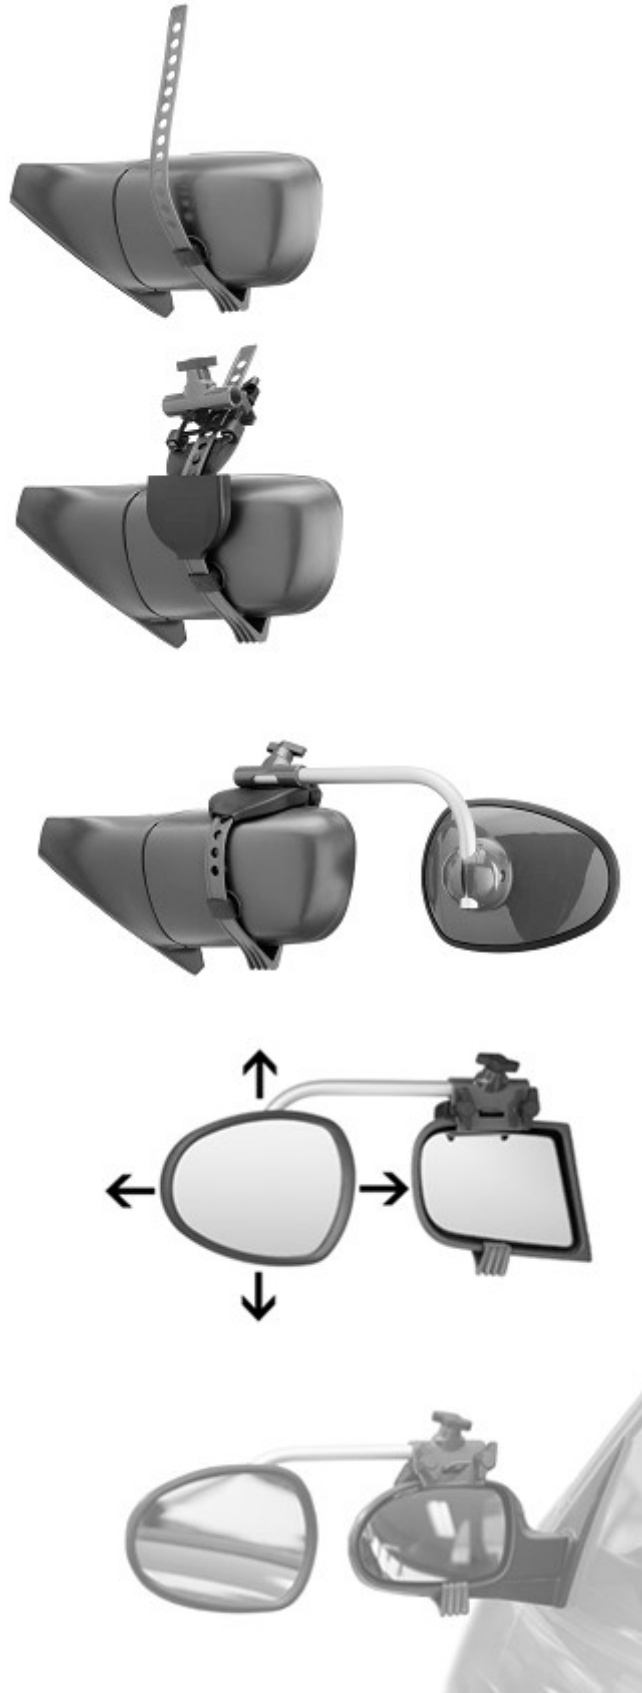

## Gallery

### *Range Rover*

### *Land Rover Defender*

**Can't find your vehicle in the list? Get in touch with us for advise.  
Send us your vehicle model, build and a picture of the wing mirror.**

REPUSEL towing mirrors ALUFOR (art. 3000 - 3003) and LUXMAX (art. 3004 - 3007)