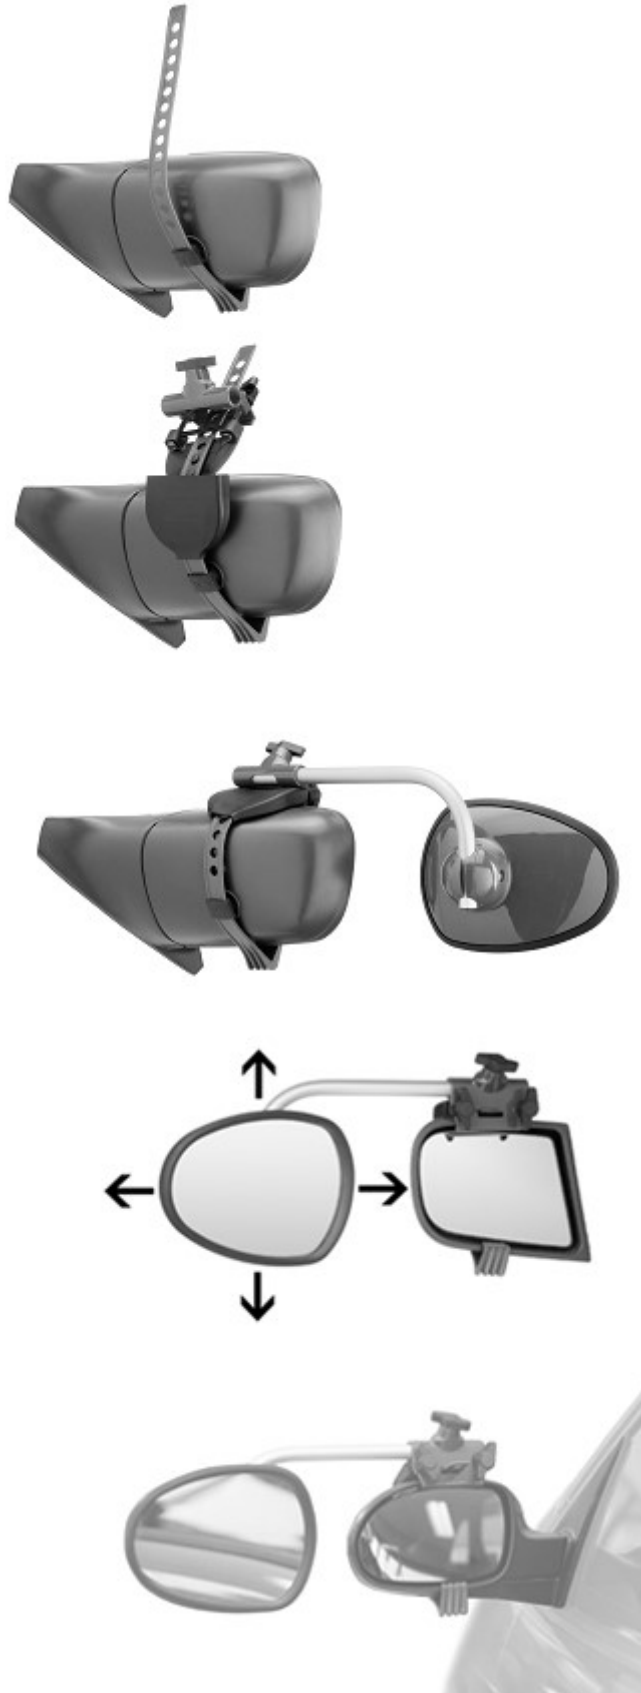

**Can't find your vehicle in the list? Get in touch with us for advise.
Send us your vehicle model, build and a picture of the wing mirror.**

Gallery

Kia Ceed

Kia Niro

Kia Sportage

Send us your vehicle model, build and a picture of the wing mirror.

REPUSEL towing mirrors ALUFOR (art. 3000 - 3003) and LUXMAX (art. 3004 - 3007)

**Can't find your vehicle in the list? Get in touch with us for advise.
Send us your vehicle model, build and a picture of the wing mirror.**