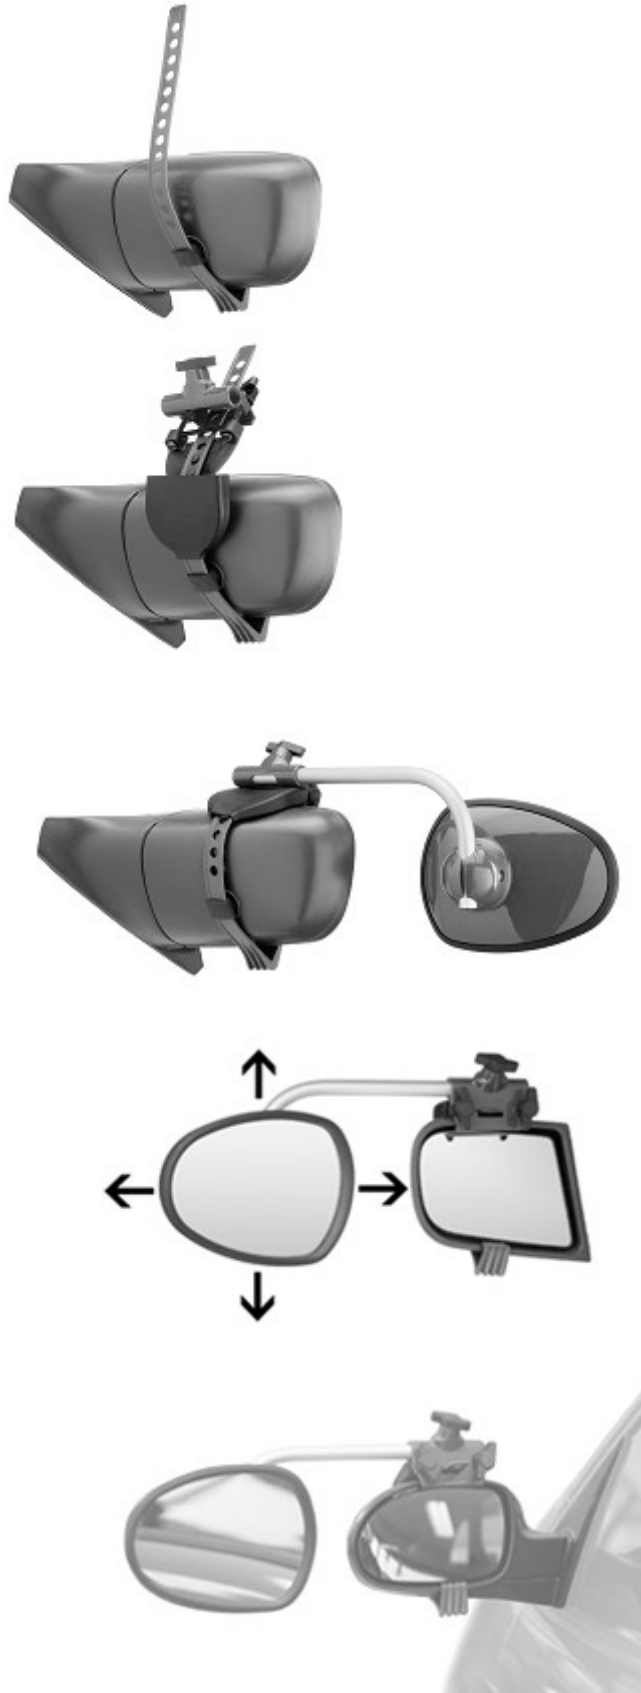

Dacia compatibility list 2023

	Build	Compatibility	Remarks / fit notes
Dacia Dokker	2012 >	<input checked="" type="checkbox"/>	
Dacia Duster	2010 >	<input checked="" type="checkbox"/>	
Dacia Jogger	2021 >	<input checked="" type="checkbox"/>	
Dacia Lodgy	2012 >	<input checked="" type="checkbox"/>	
Dacia Logan	2004 >	<input checked="" type="checkbox"/>	
Dacia Logan MCV	2007 >	<input checked="" type="checkbox"/>	
Dacia Sandero	2008 >	<input checked="" type="checkbox"/>	
Dacia Sandero Stepway	2009 >	<input checked="" type="checkbox"/>	

**Can't find your vehicle in the list? Get in touch with us for advise.
Send us your vehicle model, build and a picture of the wing mirror.**

Gallery

Dacia Sandero Stepway

Send us your vehicle model, build and a picture of the wing mirror.

Gallery

Dacia Duster

Send us your vehicle model, build and a picture of the wing mirror.

REPUSEL towing mirrors ALUFOR (art. 3000 - 3003) and LUXMAX (art. 3004 - 3007)

**Can't find your vehicle in the list? Get in touch with us for advise.
Send us your vehicle model, build and a picture of the wing mirror.**