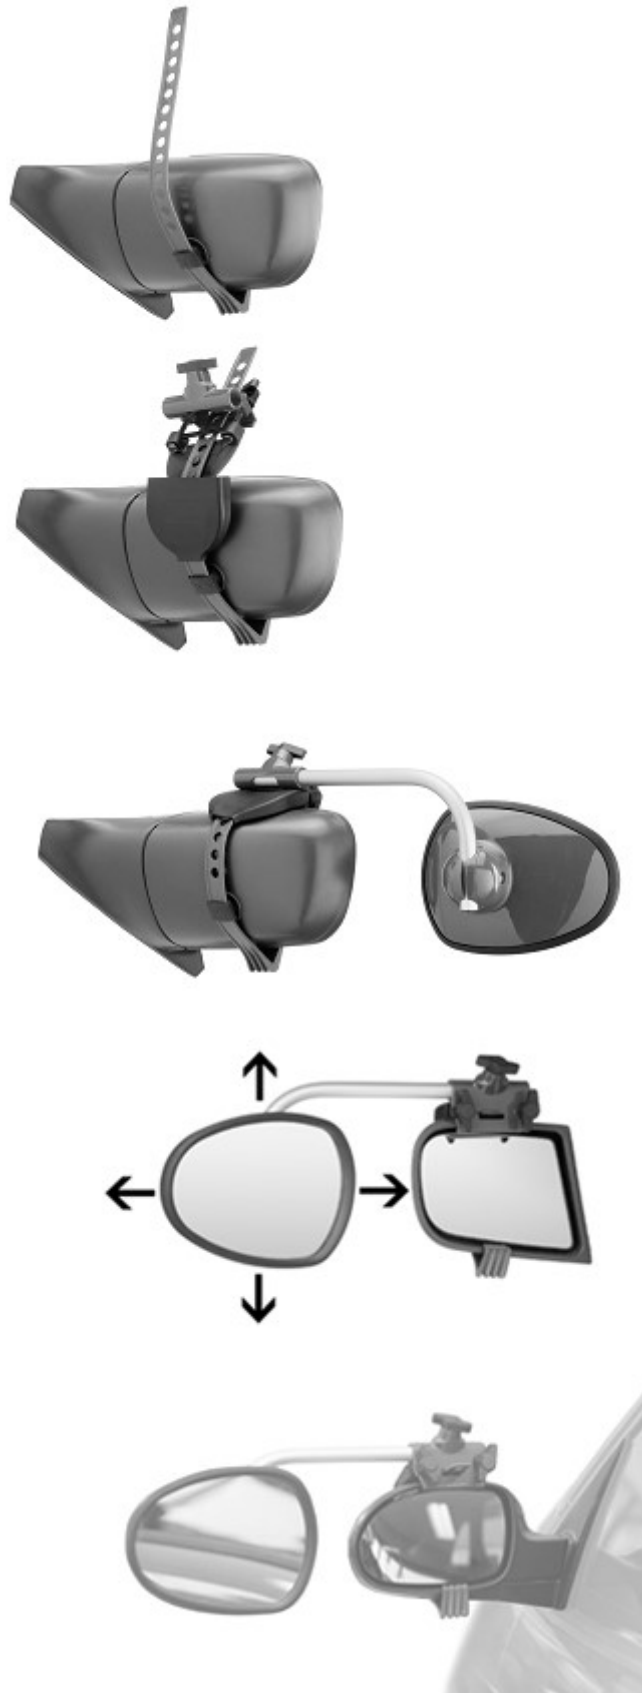

Skoda vehicle fit list 2023

ŠKODA	Build	Compatibility	Remarks / fit notes
Skoda Enyak	2020 >	<input checked="" type="checkbox"/>	
Skoda Enyaq Coupé iV	2020 >	<input checked="" type="checkbox"/>	
Skoda Fabia	2001 >	<input checked="" type="checkbox"/>	
Skoda Kamiq	2019 >	<input checked="" type="checkbox"/>	
Skoda Karoq	2017>	<input checked="" type="checkbox"/>	
Skoda Kodiaq	2017 >	<input checked="" type="checkbox"/>	
Skodia Octavia	1997 >	<input checked="" type="checkbox"/>	
Skodia Octavia Combi	1997 >	<input checked="" type="checkbox"/>	
Skodia Scala	2019 >	<input checked="" type="checkbox"/>	
Skodia Superb	2002 >	<input checked="" type="checkbox"/>	
Skodia Superb Combi	2002 >	<input checked="" type="checkbox"/>	

Can't find your vehicle in the list? Get in touch with us for advise.

Send us your vehicle model, build and a picture of the wing mirror.

Gallery

Skoda Octavia

Skoda Rapid

Skoda Yeti

Can't find your vehicle in the list? Get in touch with us for advise.

Send us your vehicle model, build and a picture of the wing mirror.

REPUSEL towing mirrors ALUFOR (art. 3000 - 3003) and LUXMAX (art. 3004 - 3007)

**Can't find your vehicle in the list? Get in touch with us for advise.
Send us your vehicle model, build and a picture of the wing mirror.**